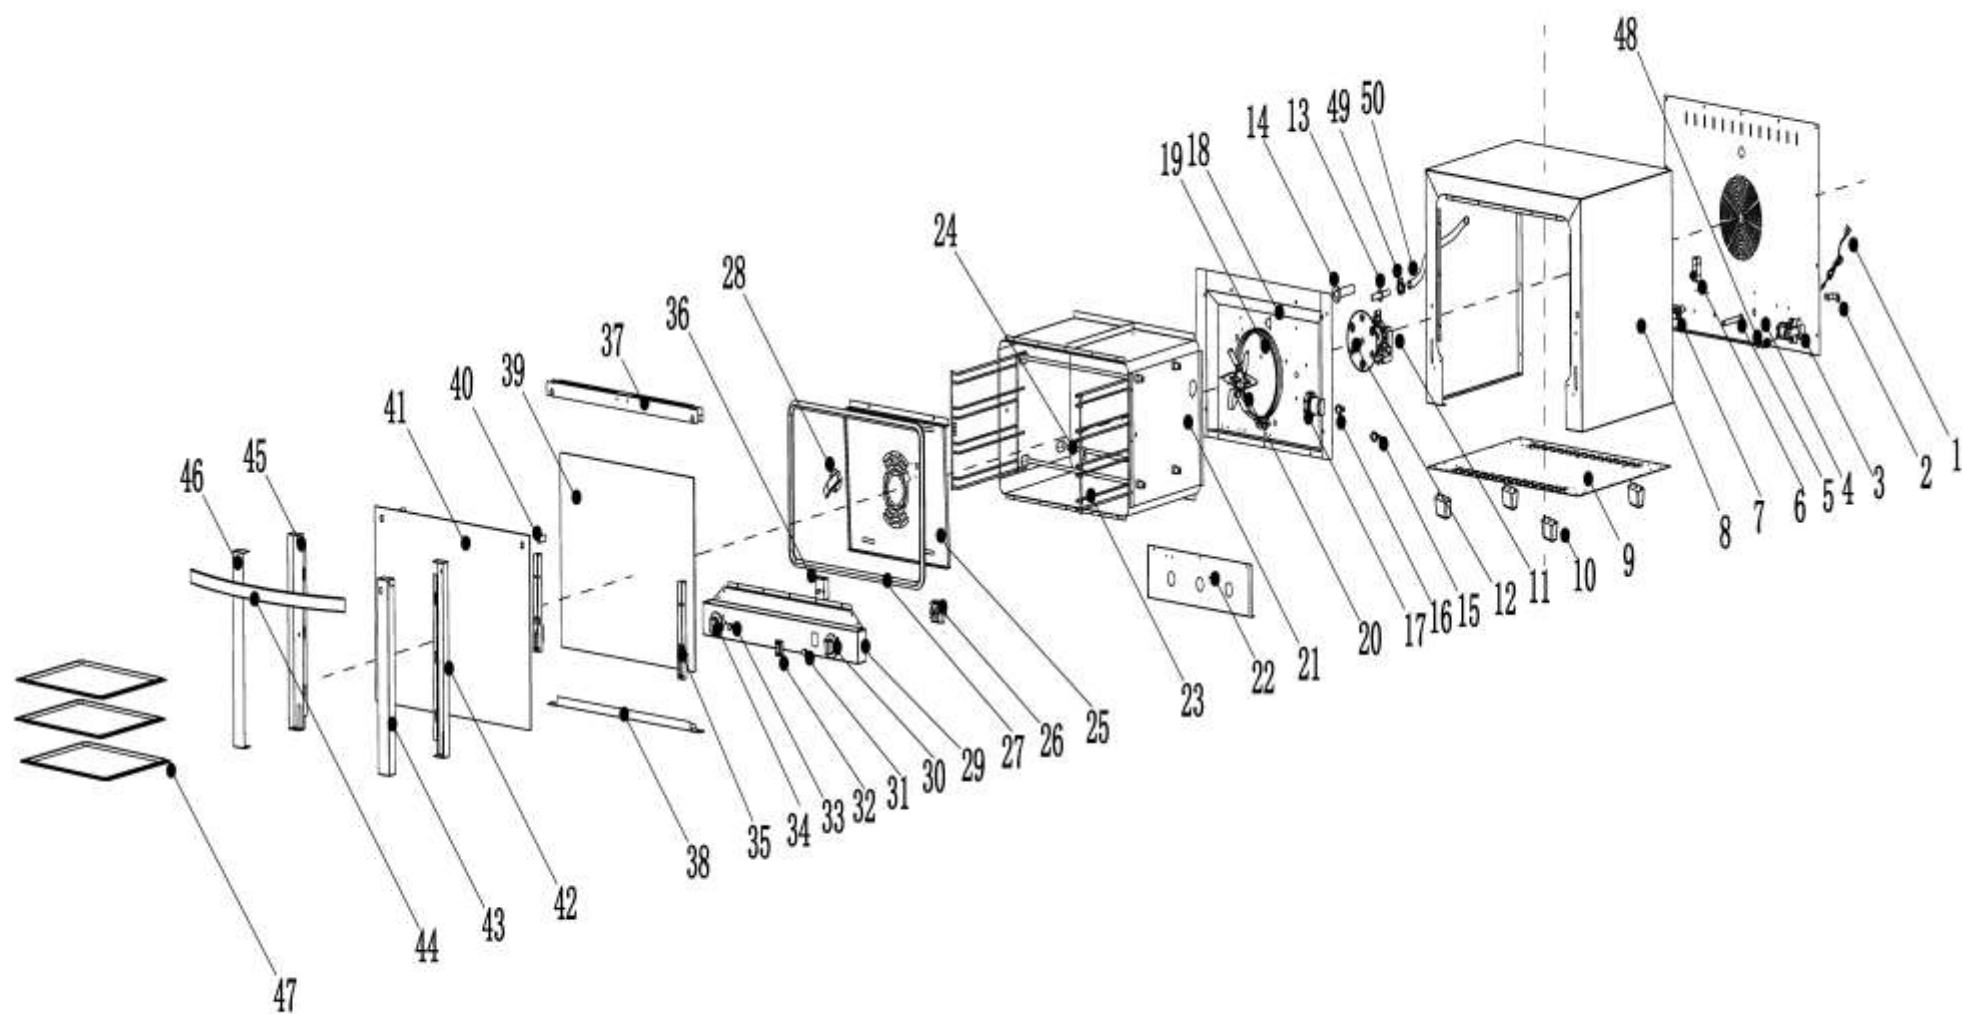

## ПЕЧЬ КОНВЕКЦИОННАЯ С ПАРОУВЛАЖНЕНИЕМ HURAKAN HKN-XF025

**ПЕЧЬ КОНВЕКЦИОННАЯ С ПАРОУВЛАЖНЕНИЕМ HURAKAN HKN-XF025**

Поз	Наименование детали		
1	Power cord	26	Timer
2	Backstop	27	Sealing
3	Solenoid valve	28	Steam block
4	Back cover	29	Control panel
5	Push rod tube	30	Timer Knob
6	Switch	31	Timer light
7	Cord clamp	32	Steam switch
8	Housing	33	Thermostat light
9	Bottom cover	34	Thermostat knob
10	Foot	35	Hinge assembly
11	Motor	36	Thermostat
12	Motor support	37	Top support for glass
13	Water pipe assembly	38	Bottom support for glass
14	Release pipe	39	Glass- in side
15	Thermal cut-out	40	Handle support
16	Thermal cut-out	41	Glass- out side
17	Light assembly	42	Right support- in side
18	Back cover- in side	43	Right support- out side
19	Heater "0" type	44	Handle
20	Fan blade	45	Left support- in side
21	Cavity	46	Left support- out side
22	Cavity support	47	Comal
23	Comal support	48	Nozzle
24	Heater	49	Clamp
25	Fan cover	50	Water pipe